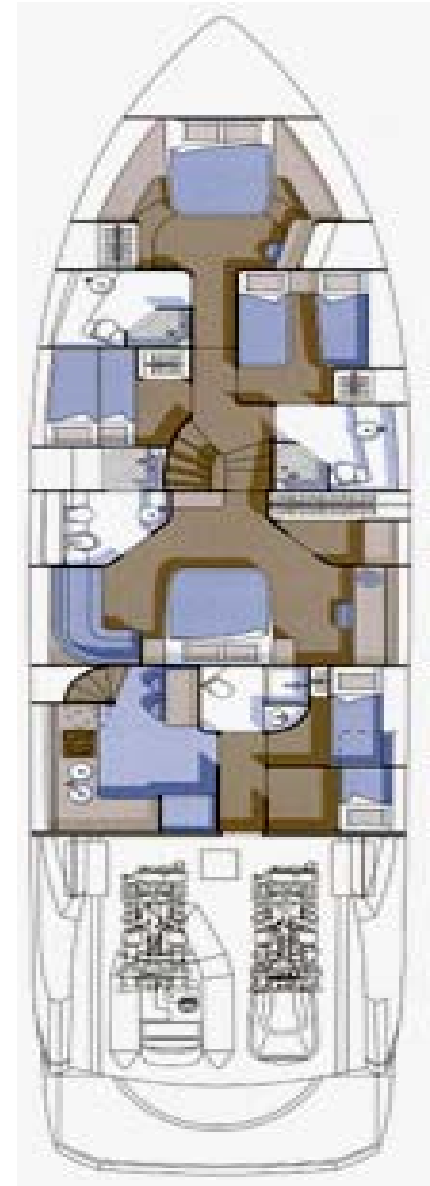

SUNSEEKER – Predator 82

Motor Yacht Open – Build : 2007

Engines	2 x 1600 Hp CATERPILLAR	LOA	24,97 Mt
Construction	GRP	Beam	6 Mt
Type	Open	Draft	1.72 Mt
Cabins	4 for 8 guests	Fuel capacity /fresh Water capacity	5900 litres / 1000 litres
Designer	Sunseeker - Poole (UK)	Air Conditionnig	Yes
Crew	2	Cabin TV – dvd	Yes
Tender to	Yes	Wave-runner	On request
Cruising speed	37 knots	Max speed	40 knots
Weekly charter Fee – Low season	Euro -----.- (iva incl.)	Weekly charter Fee – High Season	Euro -----.- (iva incl.)

LUXURY CHARTER S.r.l. - Mobile +39.3280510391 Alex

Predator 82 - dinette

Predator 82 - forward stateroom

Predator 82 - owner's stateroom

Predator 82

Predator 82 - layout